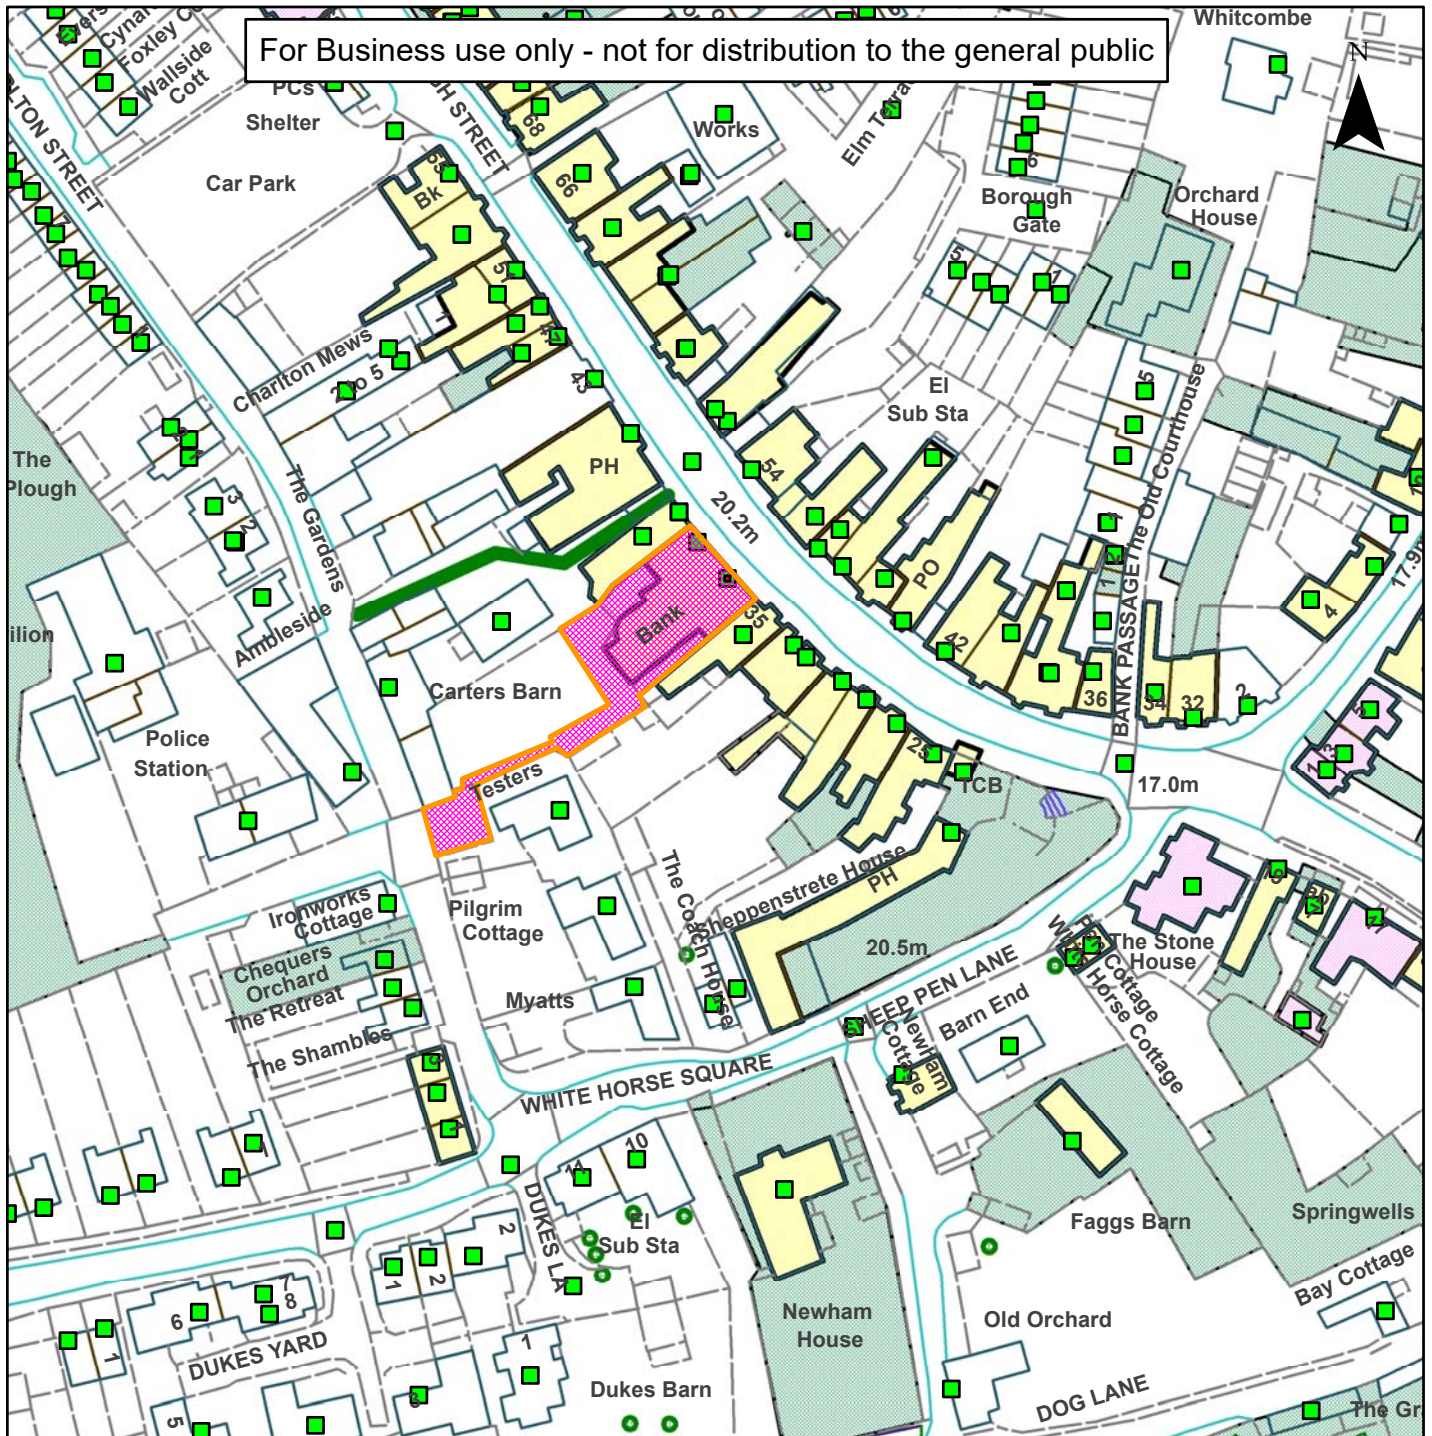

Not Set

For Business use only - not for distribution to the general public

Scale: 1:1,250

Reproduced from the Ordnance Survey map with permission of the Controller of Her Majesty's Stationery Office © Crown Copyright 2012.

Unauthorised reproduction infringes Crown Copyright and may lead to prosecution or civil proceedings.

Organisation	Horsham District Council
Department	
Comments	Not Set
Date	08/03/2018
MSA Number	100023865